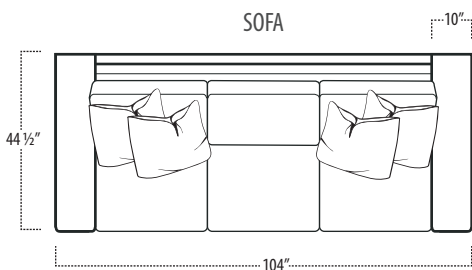

Scan the QR Code to access our product page online for additional options and features. This link will also allow you to view this spec sheet as a digital PDF file.

Side View Specification | Not to Scale [CUSTOM SIZING AVAILABLE]

Top View Specifications | Scale: 1/4" = 1FT.

(Seat depth may vary depending on back pillow placement. All dimensions are approximate and subject to change.)

■ Top View Specifications | Scale: 1/4" = 1FT.

(Seat depth may vary depending on back pillow placement. All dimensions are approximate and subject to change.)

LAF 1 ARM SOFA

ARMLESS SOFA

RAF 1 ARM SOFA

LAF 1 ARM STUDIO SOFA

ARMLESS STUDIO SOFA

RAF 1 ARM STUDIO SOFA

ARM TRAY
[5" HIGH]

■ Top View Specifications | Scale: 1/4" = 1Ft.

(Seat depth may vary depending on back pillow placement. All dimensions are approximate and subject to change.)

LAF 1 ARM ISLAND

RAF 1 ARM ISLAND