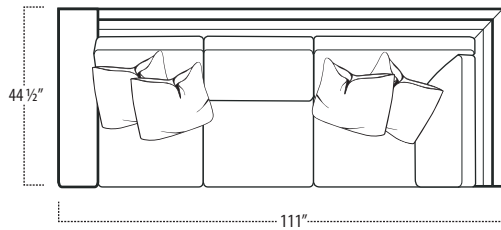

LAF SOFA WITH RETURN