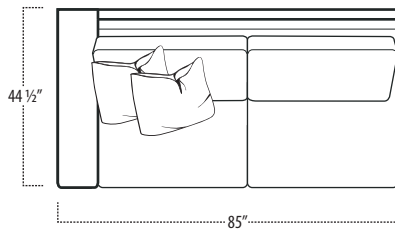

Top View Specifications | Scale: 1/4" = 1FT.

(Seat depth may vary depending on back pillow placement. All dimensions are approximate and subject to change.)

■ Top View Specifications | Scale: 1/4" = 1FT.

(Seat depth may vary depending on back pillow placement. All dimensions are approximate and subject to change.)

LAF 1 ARM SOFA

ARMLESS SOFA

RAF 1 ARM SOFA

LAF 1 ARM STUDIO SOFA

ARMLESS STUDIO SOFA

RAF 1 ARM STUDIO SOFA

ARM TRAY
[5" HIGH]

■ Top View Specifications | Scale: 1/4" = 1Ft.

(Seat depth may vary depending on back pillow placement. All dimensions are approximate and subject to change.)

LAF 1 ARM ISLAND

RAF 1 ARM ISLAND