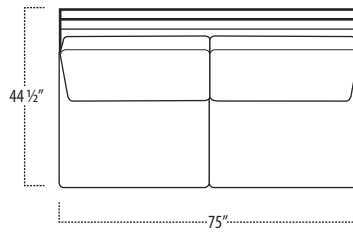

Top View Specifications | Scale: 1/4" = 1FT.

(Seat depth may vary depending on back pillow placement. All dimensions are approximate and subject to change.)

■ Top View Specifications | Scale: 1/4" = 1FT.

(Seat depth may vary depending on back pillow placement. All dimensions are approximate and subject to change.)

LAF 1 ARM SOFA

ARMLESS SOFA

RAF 1 ARM SOFA

LAF 1 ARM STUDIO SOFA

ARMLESS STUDIO SOFA

RAF 1 ARM STUDIO SOFA

ARM TRAY
[5" HIGH]

■ Top View Specifications | Scale: 1/4" = 1Ft.

(Seat depth may vary depending on back pillow placement. All dimensions are approximate and subject to change.)

LAF 1 ARM ISLAND

RAF 1 ARM ISLAND