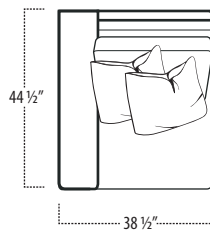

(Seat depth may vary depending on back pillow placement. All dimensions are approximate and subject to change.)

LAF 1 ARM SOFA

ARMLESS SOFA

RAF 1 ARM SOFA

LAF 1 ARM STUDIO SOFA

ARMLESS STUDIO SOFA

RAF 1 ARM STUDIO SOFA

LAF 1 ARM LOVESEAT

ARMLESS LOVESEAT

RAF 1 ARM LOVESEAT

LAF 1 ARM CHAIR

ARMLESS CHAIR

RAF 1 ARM CHAIR

BUMPER OTTOMAN

SQUARE CORNER

ARM TRAY
[5" HIGH]

■ Top View Specifications | Scale: 1/4" = 1Ft.

(Seat depth may vary depending on back pillow placement. All dimensions are approximate and subject to change.)

LAF 1 ARM ISLAND

RAF 1 ARM ISLAND