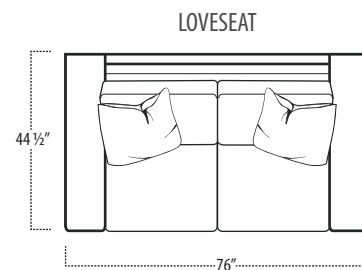

Scan the QR Code to access our product page online for additional options and features. This link will also allow you to view this spec sheet as a digital PDF file.

Side View Specification | Not to Scale [CUSTOM SIZING AVAILABLE]

Top View Specifications | Scale: 1/4" = 1FT.

(Seat depth may vary depending on back pillow placement. All dimensions are approximate and subject to change.)

■ Top View Specifications | Scale: 1/4" = 1FT.

(Seat depth may vary depending on back pillow placement. All dimensions are approximate and subject to change.)

LAF 1 ARM SOFA

ARMLESS SOFA

RAF 1 ARM SOFA

LAF 1 ARM STUDIO SOFA

ARMLESS STUDIO SOFA

RAF 1 ARM STUDIO SOFA

ARM TRAY
[5" HIGH]

■ Top View Specifications | Scale: 1/4" = 1Ft.

(Seat depth may vary depending on back pillow placement. All dimensions are approximate and subject to change.)

LAF 1 ARM ISLAND

RAF 1 ARM ISLAND