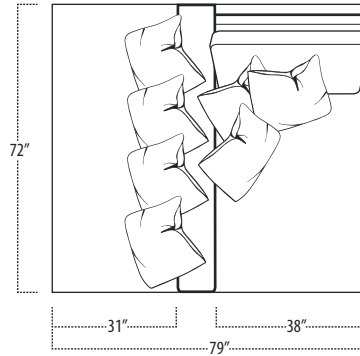

LAF 1 ARM PENINSULA