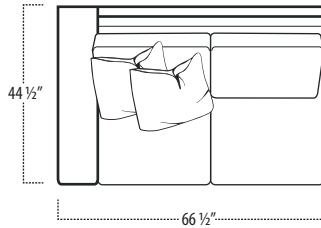

LAF 1 ARM LOVESEAT