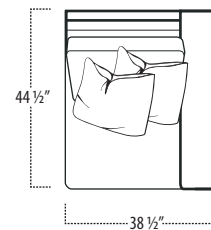

Top View Specifications | Scale: 1/4" = 1FT.

(Seat depth may vary depending on back pillow placement. All dimensions are approximate and subject to change.)

■ Top View Specifications | Scale: 1/4" = 1FT.

(Seat depth may vary depending on back pillow placement. All dimensions are approximate and subject to change.)

LAF 1 ARM SOFA

ARMLESS SOFA

RAF 1 ARM SOFA

LAF 1 ARM STUDIO SOFA

ARMLESS STUDIO SOFA

RAF 1 ARM STUDIO SOFA

LAF 1 ARM LOVESEAT

ARMLESS LOVESEAT

RAF 1 ARM LOVESEAT

LAF 1 ARM CHAIR

ARMLESS CHAIR

RAF 1 ARM CHAIR

BUMPER OTTOMAN

SQUARE CORNER

ARM TRAY
[5" HIGH]

■ Top View Specifications | Scale: 1/4" = 1Ft.

(Seat depth may vary depending on back pillow placement. All dimensions are approximate and subject to change.)

LAF 1 ARM ISLAND

RAF 1 ARM ISLAND