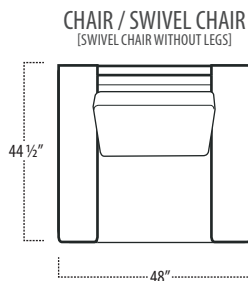

Top View Specifications | Scale: 1/4" = 1FT.

(Seat depth may vary depending on back pillow placement. All dimensions are approximate and subject to change.)

■ Top View Specifications | Scale: 1/4" = 1FT.

(Seat depth may vary depending on back pillow placement. All dimensions are approximate and subject to change.)

LAF 1 ARM SOFA

ARMLESS SOFA

RAF 1 ARM SOFA

LAF 1 ARM STUDIO SOFA

ARMLESS STUDIO SOFA

RAF 1 ARM STUDIO SOFA

ARM TRAY
[5" HIGH]

■ Top View Specifications | Scale: 1/4" = 1Ft.

(Seat depth may vary depending on back pillow placement. All dimensions are approximate and subject to change.)

LAF 1 ARM ISLAND

RAF 1 ARM ISLAND