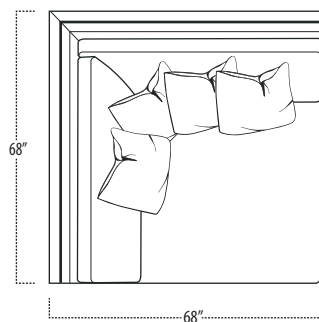

Top View Specifications | Scale: 1/4" = 1FT.

(Seat depth may vary depending on back pillow placement. All dimensions are approximate and subject to change.)

■ Top View Specifications | Scale: 1/4" = 1FT.

ARM TRAY
[5" HIGH]

■ Top View Specifications | Scale: 1/4" = 1Ft.

(Seat depth may vary depending on back pillow placement. All dimensions are approximate and subject to change.)

LAF 1 ARM ISLAND

RAF 1 ARM ISLAND

LAF 1 ARM PENINSULA

RAF 1 ARM PENINSULA

LAF SOFA WITH RETURN

RAF SOFA WITH RETURN

ARMLESS LOVESEAT W/ LT RETURN

ARMLESS LOVESEAT W/ RT RETURN

CORNER CHAISE

CORNER WEDGE