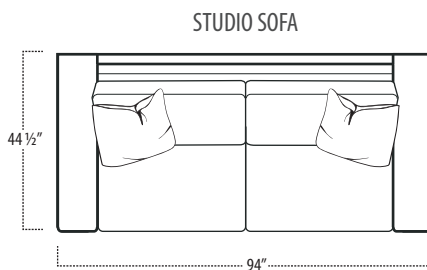

Scan the QR Code to access our product page online for additional options and features. This link will also allow you to view this spec sheet as a digital PDF file.

Side View Specification | Not to Scale [CUSTOM SIZING AVAILABLE]

Top View Specifications | Scale: 1/4" = 1FT.

(Seat depth may vary depending on back pillow placement. All dimensions are approximate and subject to change.)

■ Top View Specifications | Scale: 1/4" = 1FT.

(Seat depth may vary depending on back pillow placement. All dimensions are approximate and subject to change.)

LAF 1 ARM SOFA

ARMLESS SOFA

RAF 1 ARM SOFA

LAF 1 ARM STUDIO SOFA

ARMLESS STUDIO SOFA

RAF 1 ARM STUDIO SOFA

ARM TRAY
[5" HIGH]

■ Top View Specifications | Scale: 1/4" = 1Ft.

(Seat depth may vary depending on back pillow placement. All dimensions are approximate and subject to change.)

LAF 1 ARM ISLAND

RAF 1 ARM ISLAND