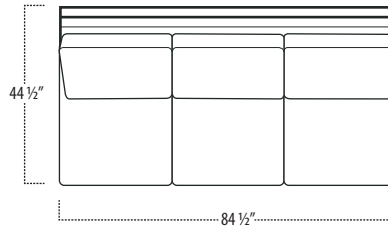

Top View Specifications | Scale: 1/4" = 1FT.

(Seat depth may vary depending on back pillow placement. All dimensions are approximate and subject to change.)

■ Top View Specifications | Scale: 1/4" = 1FT.

(Seat depth may vary depending on back pillow placement. All dimensions are approximate and subject to change.)

LAF 1 ARM SOFA

ARMLESS SOFA

RAF 1 ARM SOFA

LAF 1 ARM STUDIO SOFA

ARMLESS STUDIO SOFA

RAF 1 ARM STUDIO SOFA

ARM TRAY
[5" HIGH]

■ Top View Specifications | Scale: 1/4" = 1Ft.

(Seat depth may vary depending on back pillow placement. All dimensions are approximate and subject to change.)

LAF 1 ARM ISLAND

RAF 1 ARM ISLAND