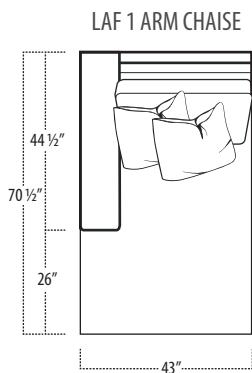

Scan the QR Code to access our product page online for additional options and features. This link will also allow you to view this spec sheet as a digital PDF file.

Side View Specification | Not to Scale [CUSTOM SIZING AVAILABLE]

Top View Specifications | Scale: 1/4" = 1FT.

(Seat depth may vary depending on back pillow placement. All dimensions are approximate and subject to change.)

■ Top View Specifications | Scale: 1/4" = 1FT.

ARM TRAY
[5" HIGH]

■ Top View Specifications | Scale: 1/4" = 1Ft.

(Seat depth may vary depending on back pillow placement. All dimensions are approximate and subject to change.)

LAF 1 ARM ISLAND

RAF 1 ARM ISLAND