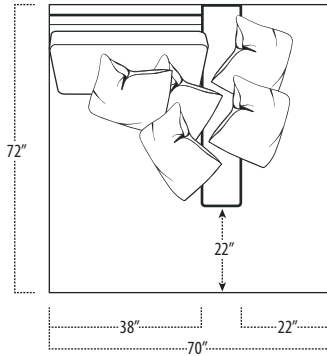

Top View Specifications | Scale: 1/4" = 1FT.

(Seat depth may vary depending on back pillow placement. All dimensions are approximate and subject to change.)

■ Top View Specifications | Scale: 1/4" = 1FT.

LAF 1 ARM LOVESEAT

ARMLESS LOVESEAT

RAF 1 ARM LOVESEAT

LAF 1 ARM CHAIR

ARMLESS CHAIR

RAF 1 ARM CHAIR

BUMPER OTTOMAN

SQUARE CORNER

ARM TRAY
[5" HIGH]

■ Top View Specifications | Scale: 1/4" = 1Ft.

(Seat depth may vary depending on back pillow placement. All dimensions are approximate and subject to change.)

LAF 1 ARM ISLAND

RAF 1 ARM ISLAND

LAF 1 ARM PENINSULA

RAF 1 ARM PENINSULA

LAF SOFA WITH RETURN

RAF SOFA WITH RETURN

ARMLESS LOVESEAT W/ LT RETURN

ARMLESS LOVESEAT W/ RT RETURN

CORNER CHAISE

CORNER WEDGE