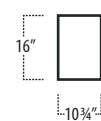

Top View Specifications | Scale: 1/4" = 1FT.

(Seat depth may vary depending on back pillow placement. All dimensions are approximate and subject to change.)

■ Top View Specifications | Scale: 1/4" = 1FT.

(Seat depth may vary depending on back pillow placement. All dimensions are approximate and subject to change.)

LAF 1 ARM SOFA

ARMLESS SOFA

RAF 1 ARM SOFA

LAF 1 ARM STUDIO SOFA

ARMLESS STUDIO SOFA

RAF 1 ARM STUDIO SOFA

LAF 1 ARM LOVESEAT

ARMLESS LOVESEAT

RAF 1 ARM LOVESEAT

LAF 1 ARM CHAIR

ARMLESS CHAIR

RAF 1 ARM CHAIR

BUMPER OTTOMAN

SQUARE CORNER

ARM TRAY
[5" HIGH]

■ Top View Specifications | Scale: 1/4" = 1Ft.

(Seat depth may vary depending on back pillow placement. All dimensions are approximate and subject to change.)

LAF 1 ARM ISLAND

RAF 1 ARM ISLAND