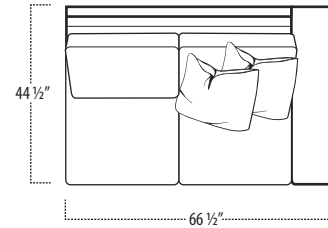

Top View Specifications | Scale: 1/4" = 1FT.

(Seat depth may vary depending on back pillow placement. All dimensions are approximate and subject to change.)

■ Top View Specifications | Scale: 1/4" = 1FT.

(Seat depth may vary depending on back pillow placement. All dimensions are approximate and subject to change.)

LAF 1 ARM SOFA

ARMLESS SOFA

RAF 1 ARM SOFA

LAF 1 ARM STUDIO SOFA

ARMLESS STUDIO SOFA

RAF 1 ARM STUDIO SOFA

LAF 1 ARM LOVESEAT

ARMLESS LOVESEAT

RAF 1 ARM LOVESEAT

LAF 1 ARM CHAIR

ARMLESS CHAIR

RAF 1 ARM CHAIR

BUMPER OTTOMAN

SQUARE CORNER

ARM TRAY
[5" HIGH]

■ Top View Specifications | Scale: 1/4" = 1Ft.

(Seat depth may vary depending on back pillow placement. All dimensions are approximate and subject to change.)

LAF 1 ARM ISLAND

RAF 1 ARM ISLAND