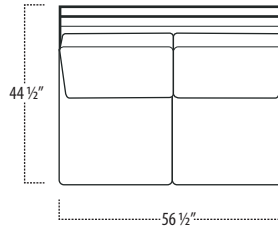

ARMLESS LOVESEAT