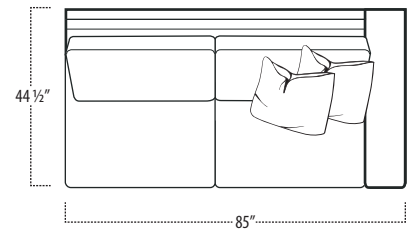

Top View Specifications | Scale: 1/4" = 1FT.

(Seat depth may vary depending on back pillow placement. All dimensions are approximate and subject to change.)

■ Top View Specifications | Scale: 1/4" = 1FT.

(Seat depth may vary depending on back pillow placement. All dimensions are approximate and subject to change.)

LAF 1 ARM SOFA

ARMLESS SOFA

RAF 1 ARM SOFA

LAF 1 ARM STUDIO SOFA

ARMLESS STUDIO SOFA

RAF 1 ARM STUDIO SOFA

ARM TRAY
[5" HIGH]

■ Top View Specifications | Scale: 1/4" = 1Ft.

(Seat depth may vary depending on back pillow placement. All dimensions are approximate and subject to change.)

LAF 1 ARM ISLAND

RAF 1 ARM ISLAND