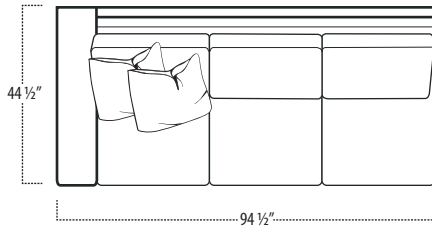

Top View Specifications | Scale: 1/4" = 1FT.

(Seat depth may vary depending on back pillow placement. All dimensions are approximate and subject to change.)

■ Top View Specifications | Scale: 1/4" = 1FT.

(Seat depth may vary depending on back pillow placement. All dimensions are approximate and subject to change.)

LAF 1 ARM SOFA

ARMLESS SOFA

RAF 1 ARM SOFA

LAF 1 ARM STUDIO SOFA

ARMLESS STUDIO SOFA

RAF 1 ARM STUDIO SOFA