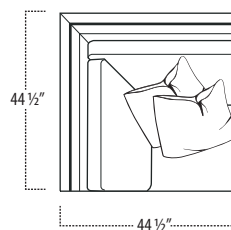

Top View Specifications | Scale: 1/4" = 1FT.

(Seat depth may vary depending on back pillow placement. All dimensions are approximate and subject to change.)

■ Top View Specifications | Scale: 1/4" = 1FT.

(Seat depth may vary depending on back pillow placement. All dimensions are approximate and subject to change.)

LAF 1 ARM SOFA

ARMLESS SOFA

RAF 1 ARM SOFA

LAF 1 ARM STUDIO SOFA

ARMLESS STUDIO SOFA

RAF 1 ARM STUDIO SOFA

LAF 1 ARM LOVESEAT

ARMLESS LOVESEAT

RAF 1 ARM LOVESEAT

LAF 1 ARM CHAIR

ARMLESS CHAIR

RAF 1 ARM CHAIR

BUMPER OTTOMAN

SQUARE CORNER

ARM TRAY
[5" HIGH]

■ Top View Specifications | Scale: 1/4" = 1Ft.

(Seat depth may vary depending on back pillow placement. All dimensions are approximate and subject to change.)

LAF 1 ARM ISLAND

RAF 1 ARM ISLAND