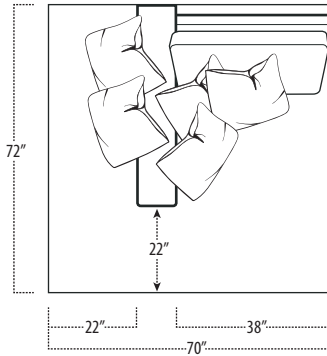

Top View Specifications | Scale: 1/4" = 1FT.

(Seat depth may vary depending on back pillow placement. All dimensions are approximate and subject to change.)

■ Top View Specifications | Scale: 1/4" = 1FT.

(Seat depth may vary depending on back pillow placement. All dimensions are approximate and subject to change.)

LAF 1 ARM SOFA

ARMLESS SOFA

RAF 1 ARM SOFA

LAF 1 ARM STUDIO SOFA

ARMLESS STUDIO SOFA

RAF 1 ARM STUDIO SOFA

LAF 1 ARM LOVESEAT

ARMLESS LOVESEAT

RAF 1 ARM LOVESEAT

LAF 1 ARM CHAIR

ARMLESS CHAIR

RAF 1 ARM CHAIR

BUMPER OTTOMAN

SQUARE CORNER

ARM TRAY
[5" HIGH]

■ Top View Specifications | Scale: 1/4" = 1Ft.

(Seat depth may vary depending on back pillow placement. All dimensions are approximate and subject to change.)

LAF 1 ARM ISLAND

RAF 1 ARM ISLAND