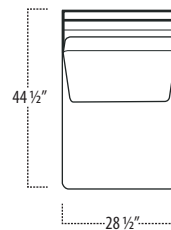

Top View Specifications | Scale: 1/4" = 1FT.

(Seat depth may vary depending on back pillow placement. All dimensions are approximate and subject to change.)

■ Top View Specifications | Scale: 1/4" = 1FT.

(Seat depth may vary depending on back pillow placement. All dimensions are approximate and subject to change.)

LAF 1 ARM SOFA

ARMLESS SOFA

RAF 1 ARM SOFA

LAF 1 ARM STUDIO SOFA

ARMLESS STUDIO SOFA

RAF 1 ARM STUDIO SOFA

LAF 1 ARM LOVESEAT

ARMLESS LOVESEAT

RAF 1 ARM LOVESEAT

LAF 1 ARM CHAIR

ARMLESS CHAIR

RAF 1 ARM CHAIR

BUMPER OTTOMAN

SQUARE CORNER

ARM TRAY
[5" HIGH]

■ Top View Specifications | Scale: 1/4" = 1Ft.

(Seat depth may vary depending on back pillow placement. All dimensions are approximate and subject to change.)

LAF 1 ARM ISLAND

RAF 1 ARM ISLAND