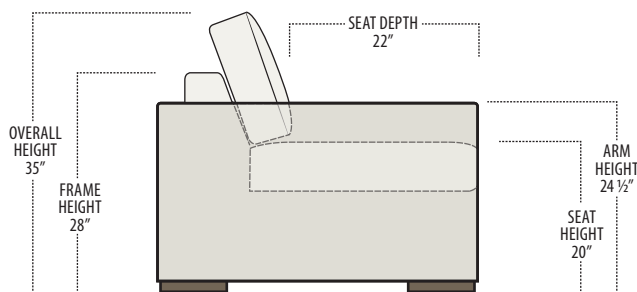

Scan the QR Code to access our product page online for additional options and features. This link will also allow you to view this spec sheet as a digital PDF file.

Side View Specification | Not to Scale [CUSTOM SIZING AVAILABLE]

Top View Specifications | Scale: 1/4" = 1FT.

(Seat depth may vary depending on back pillow placement. All dimensions are approximate and subject to change.)

■ Top View Specifications | Scale: 1/4" = 1FT.

(Seat depth may vary depending on back pillow placement. All dimensions are approximate and subject to change.)

LAF 1 ARM SOFA

ARMLESS SOFA

RAF 1 ARM SOFA

LAF 1 ARM STUDIO SOFA

ARMLESS STUDIO SOFA

RAF 1 ARM STUDIO SOFA

ARM TRAY
[5" HIGH]

■ Top View Specifications | Scale: 1/4" = 1Ft.

(Seat depth may vary depending on back pillow placement. All dimensions are approximate and subject to change.)

LAF 1 ARM ISLAND

RAF 1 ARM ISLAND