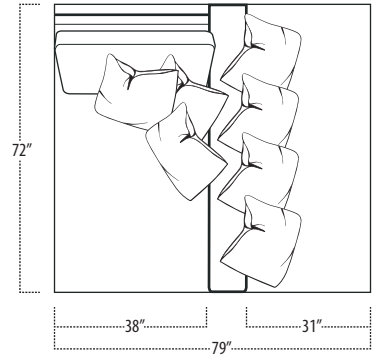

RAF 1 ARM PENINSULA