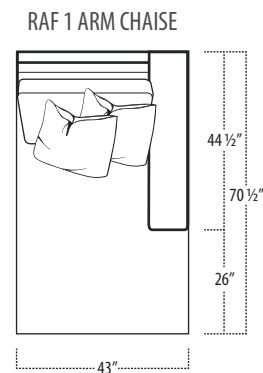

Scan the QR Code to access our product page online for additional options and features. This link will also allow you to view this spec sheet as a digital PDF file.

Side View Specification | Not to Scale [CUSTOM SIZING AVAILABLE]

Top View Specifications | Scale: 1/4" = 1FT.

(Seat depth may vary depending on back pillow placement. All dimensions are approximate and subject to change.)

■ Top View Specifications | Scale: 1/4" = 1FT.

ARM TRAY
[5" HIGH]

■ Top View Specifications | Scale: 1/4" = 1Ft.

(Seat depth may vary depending on back pillow placement. All dimensions are approximate and subject to change.)

LAF 1 ARM ISLAND

RAF 1 ARM ISLAND