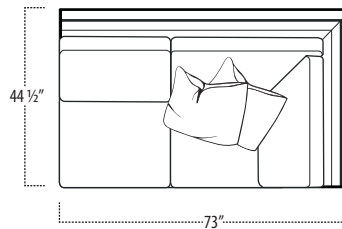

ARM TRAY
[5" HIGH]

■ Top View Specifications | Scale: 1/4" = 1Ft.

(Seat depth may vary depending on back pillow placement. All dimensions are approximate and subject to change.)

LAF 1 ARM ISLAND

RAF 1 ARM ISLAND

LAF 1 ARM PENINSULA

RAF 1 ARM PENINSULA

LAF SOFA WITH RETURN

RAF SOFA WITH RETURN

ARMLESS LOVESEAT W/ LT RETURN

ARMLESS LOVESEAT W/ RT RETURN

CORNER CHAISE

CORNER WEDGE