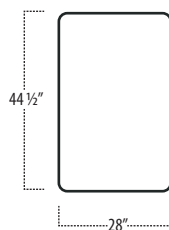

Top View Specifications | Scale: 1/4" = 1FT.

(Seat depth may vary depending on back pillow placement. All dimensions are approximate and subject to change.)

■ Top View Specifications | Scale: 1/4" = 1FT.

(Seat depth may vary depending on back pillow placement. All dimensions are approximate and subject to change.)

LAF 1 ARM SOFA

ARMLESS SOFA

RAF 1 ARM SOFA

LAF 1 ARM STUDIO SOFA

ARMLESS STUDIO SOFA

RAF 1 ARM STUDIO SOFA

LAF 1 ARM LOVESEAT

ARMLESS LOVESEAT

RAF 1 ARM LOVESEAT

LAF 1 ARM CHAIR

ARMLESS CHAIR

RAF 1 ARM CHAIR

BUMPER OTTOMAN

SQUARE CORNER

ARM TRAY
[5" HIGH]

■ Top View Specifications | Scale: 1/4" = 1Ft.

(Seat depth may vary depending on back pillow placement. All dimensions are approximate and subject to change.)

LAF 1 ARM ISLAND

RAF 1 ARM ISLAND