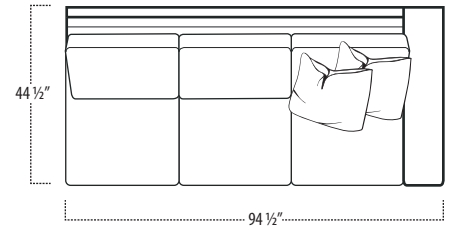

Top View Specifications | Scale: 1/4" = 1FT.

(Seat depth may vary depending on back pillow placement. All dimensions are approximate and subject to change.)

■ Top View Specifications | Scale: 1/4" = 1FT.

(Seat depth may vary depending on back pillow placement. All dimensions are approximate and subject to change.)

LAF 1 ARM SOFA

ARMLESS SOFA

RAF 1 ARM SOFA

LAF 1 ARM STUDIO SOFA

ARMLESS STUDIO SOFA

RAF 1 ARM STUDIO SOFA

ARM TRAY
[5" HIGH]

■ Top View Specifications | Scale: 1/4" = 1Ft.

(Seat depth may vary depending on back pillow placement. All dimensions are approximate and subject to change.)

LAF 1 ARM ISLAND

RAF 1 ARM ISLAND