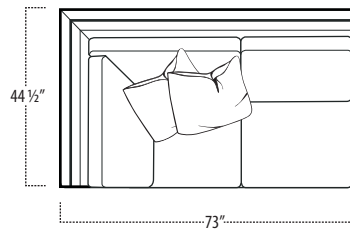

ARM TRAY
[5" HIGH]

■ Top View Specifications | Scale: 1/4" = 1Ft.

(Seat depth may vary depending on back pillow placement. All dimensions are approximate and subject to change.)

LAF 1 ARM ISLAND

RAF 1 ARM ISLAND

LAF 1 ARM PENINSULA

RAF 1 ARM PENINSULA

LAF SOFA WITH RETURN

RAF SOFA WITH RETURN

ARMLESS LOVESEAT W/ LT RETURN

ARMLESS LOVESEAT W/ RT RETURN

CORNER CHAISE

CORNER WEDGE