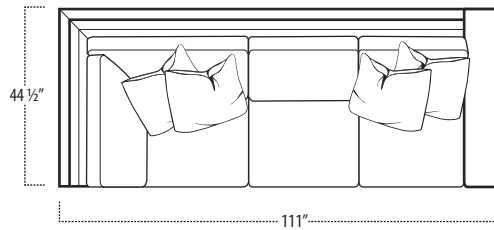

ARM TRAY
[5" HIGH]

■ Top View Specifications | Scale: 1/4" = 1Ft.

(Seat depth may vary depending on back pillow placement. All dimensions are approximate and subject to change.)

LAF 1 ARM ISLAND

RAF 1 ARM ISLAND

LAF 1 ARM PENINSULA

RAF 1 ARM PENINSULA

LAF SOFA WITH RETURN

RAF SOFA WITH RETURN

ARMLESS LOVESEAT W/ LT RETURN

ARMLESS LOVESEAT W/ RT RETURN

CORNER CHAISE

CORNER WEDGE