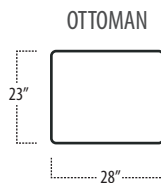

Top View Specifications | Scale: 1/4" = 1FT.

(Seat depth may vary depending on back pillow placement. All dimensions are approximate and subject to change.)

■ Top View Specifications | Scale: 1/4" = 1FT.

ARM TRAY
[5" HIGH]

■ Top View Specifications | Scale: 1/4" = 1Ft.

(Seat depth may vary depending on back pillow placement. All dimensions are approximate and subject to change.)

LAF 1 ARM ISLAND

RAF 1 ARM ISLAND